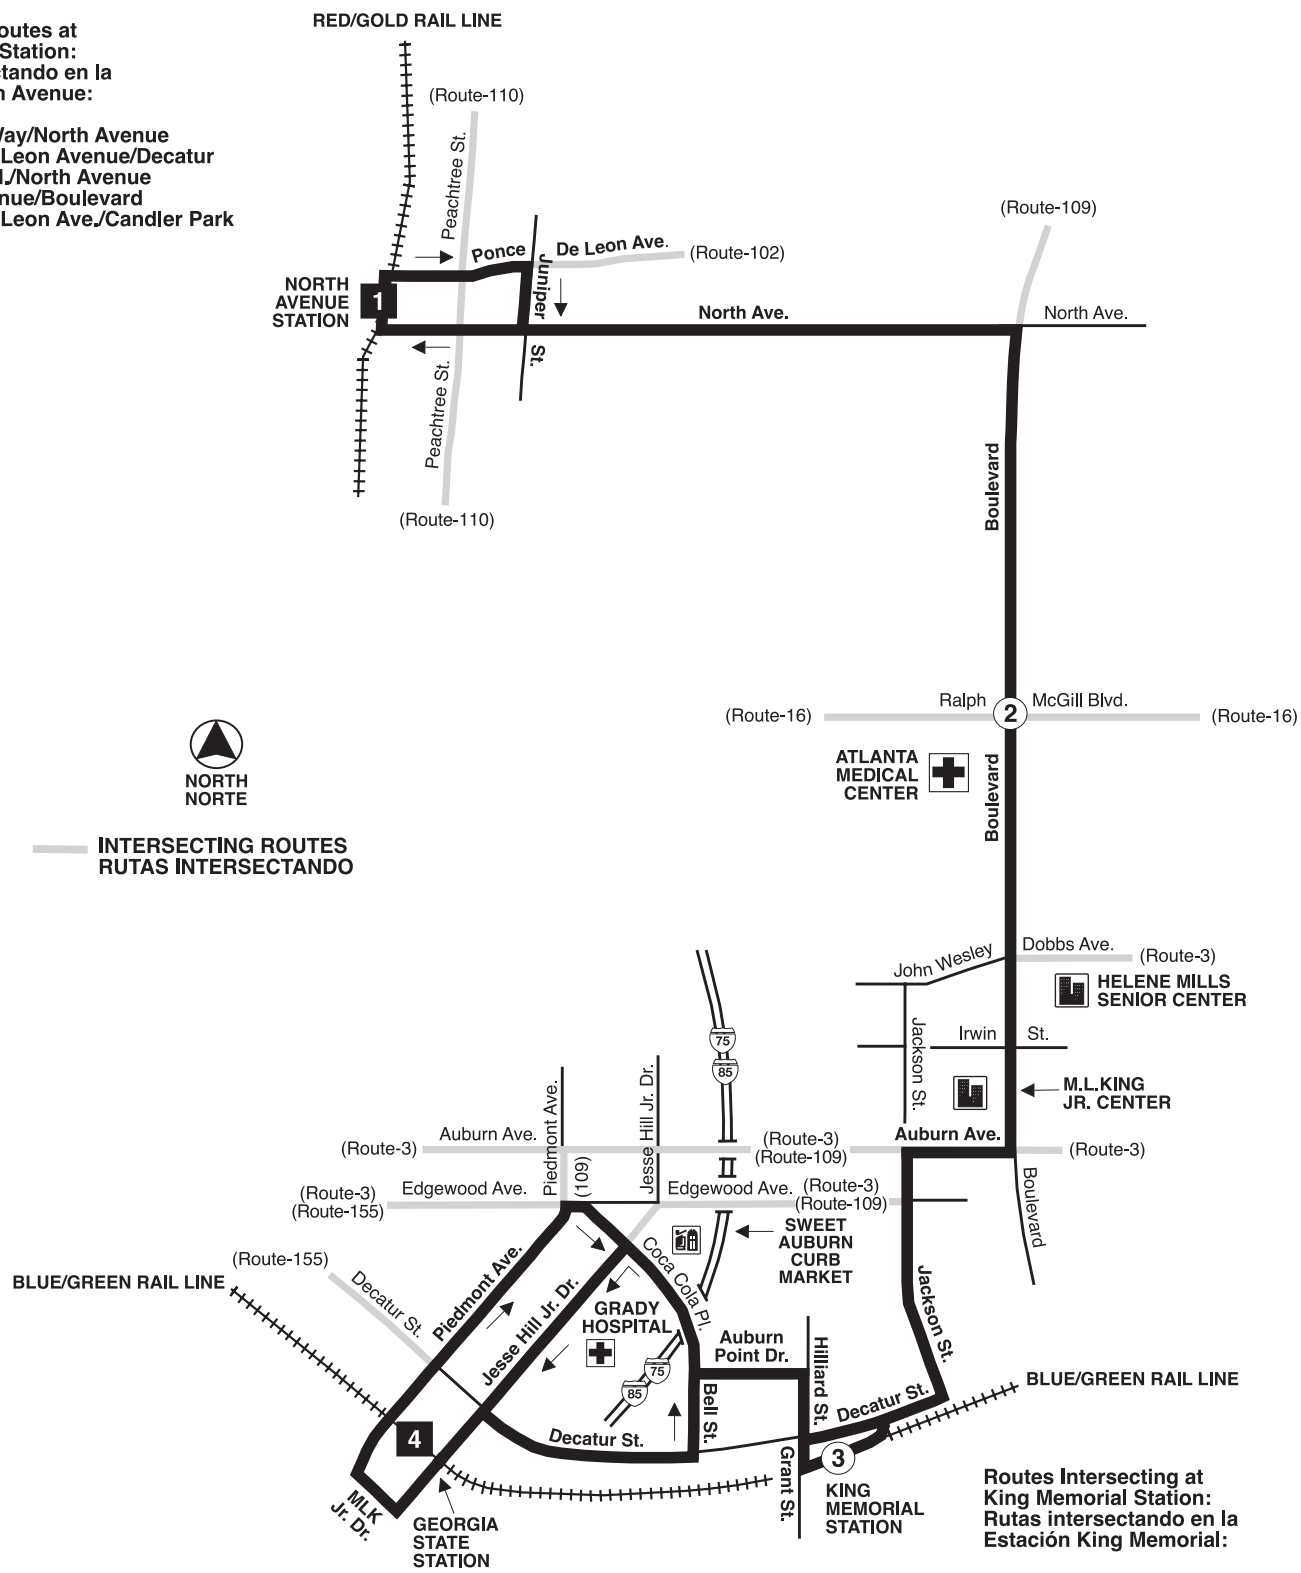

**Intersecting Routes at North Avenue Station:
Rutas Intersectando en la Estación North Avenue:**

- 1-Coronet Way/North Avenue
- 2-Ponce De Leon Avenue/Decatur
- 26-Perry Blvd./North Avenue
- 99-North Avenue/Boulevard
- 102-Ponce De Leon Ave./Candler Park

**Routes Intersecting at Georgia State Station:
Rutas intersectando en la Estación Georgia State:**

- 21-Memorial Drive
- 99-North Avenue/Boulevard
- 109-Monroe Drive/Boulevard (Weekdays Only)
- 155-Windsor Street/Lakewood Avenue

**Routes Intersecting at King Memorial Station:
Rutas intersectando en la Estación King Memorial:**

- 21-Memorial Drive
- 99-North Avenue/Boulevard