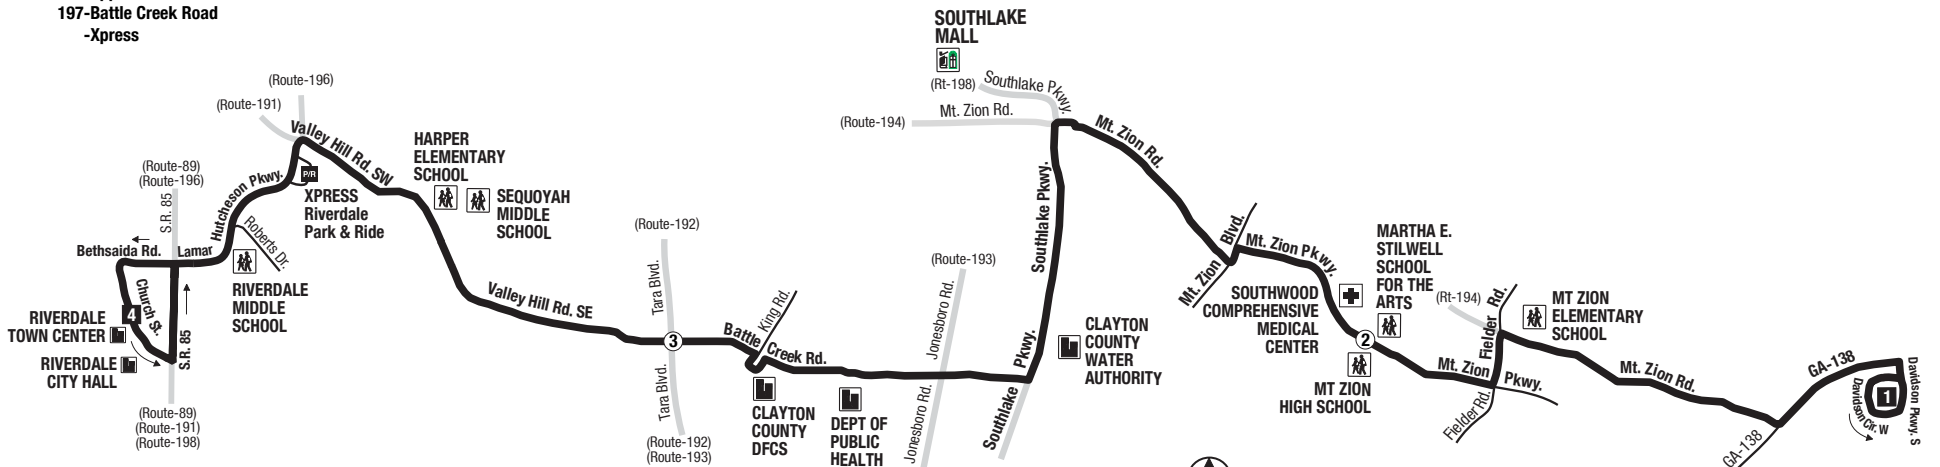

Routes intersecting at Xpress Park & Ride (Riverdale):
Rutas intersectando en el Parqueadero Xpress (Riverdale):

- 89-Old National Highway
- 191-Riverdale/ATL International Terminal
- 196-Upper Riverdale
- 197-Battle Creek Road
- Xpress

Routes intersecting at Riverdale Town Center:
Rutas intersectando en el Riverdale Town Center:

- 89-Old National Highway
- 197-Battle Creek Road
- 198-Southlake Parkway

NORTH
NORTE
 — INTERSECTING ROUTES
 Rutas Intersectando